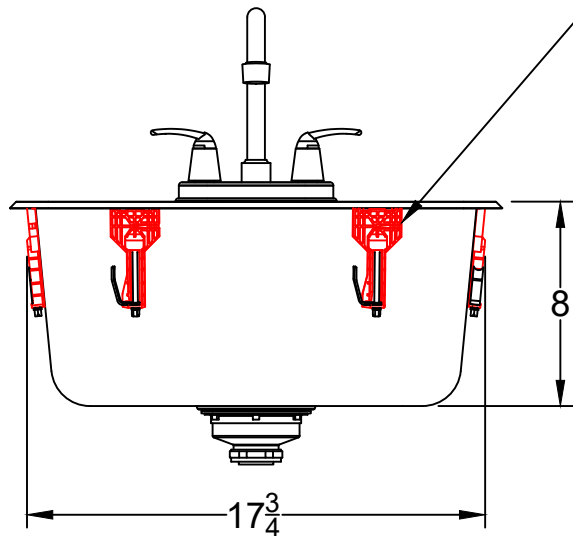

WWW.BULLBBQ.COM

LARGE SINK AND FAUCET
STAINLESS STEEL
SPEC SHEET
MODEL
12391

TOP VIEW

PERSPECTIVE VIEW
WITH INSTALLATION
CUT OUT DIMENSIONS

FRONT VIEW

RIGHT SIDE VIEW

1 1/2
INCH DRAIN

NOTES:

1. ALL DIMENSIONS ARE IN INCH UNITS.
2. REFER TO PERSPECTIVE VIEW FOR INSTALLATION CUTOUT DIMENSIONS.
3. FAUCET IS REPLACEABLE USING COMMON INDUSTRY STANDARD EQUIVALENT OR SOURCED THROUGH BULL PER ITEM# 12390