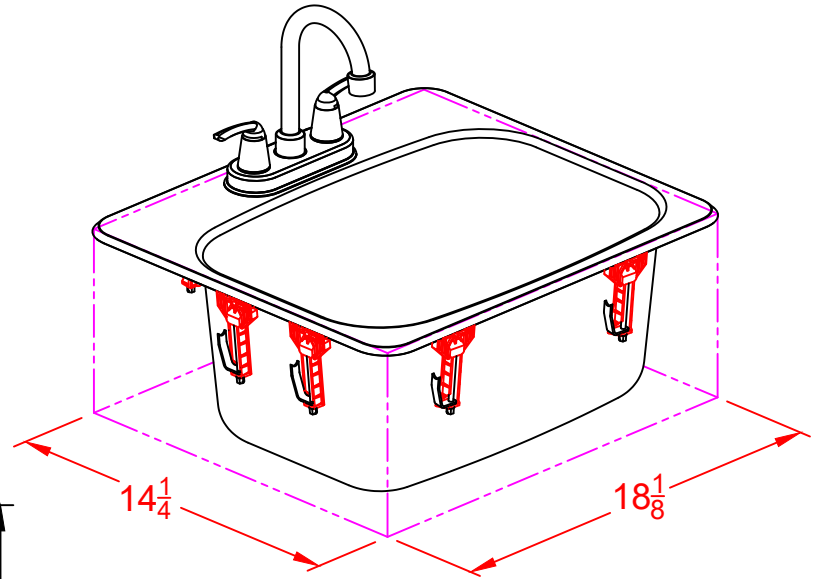

WWW.BULLBBQ.COM

LARGE SINK AND FAUCET
STAINLESS STEEL
SPEC SHEET
MODEL
12391

TOP VIEW

PERSPECTIVE VIEW
WITH INSTALLATION
CUT OUT DIMENSIONS

FRONT VIEW

RIGHT SIDE VIEW

1 1/2
INCH DRAIN

NOTES:

1. ALL DIMENSIONS ARE IN INCH UNITS.
2. REFER TO PERSPECTIVE VIEW FOR INSTALLATION CUTOUT DIMENSIONS.
3. FAUCET IS REPLACEABLE USING COMMON INDUSTRY STANDARD EQUIVALENT OR SOURCED THROUGH BULL PER ITEM# 12390