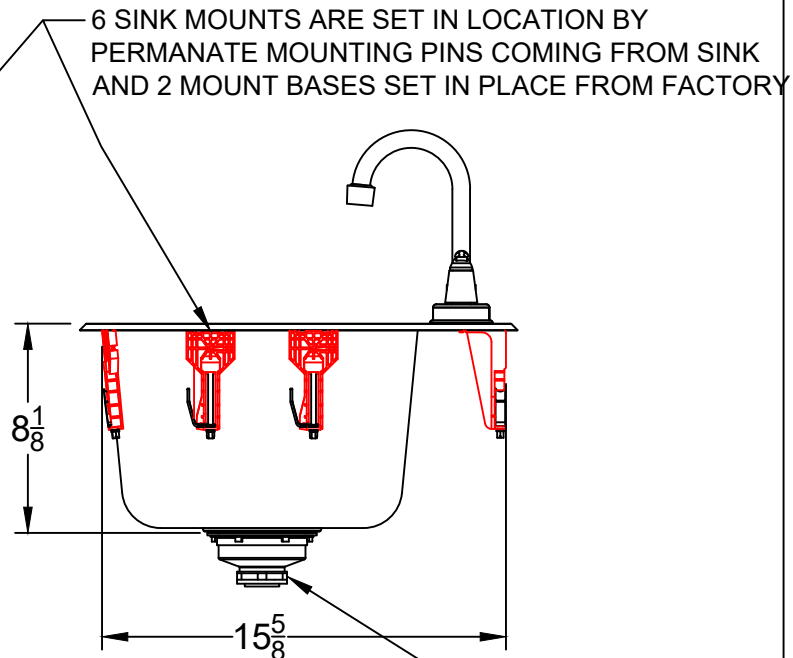

WWW.BULLBBQ.COM

LARGE SINK AND FAUCET
STAINLESS STEEL
SPEC SHEET
MODEL
12391

TOP VIEW

PERSPECTIVE VIEW
WITH INSTALLATION
CUT OUT DIMENSIONS

FRONT VIEW

RIGHT SIDE VIEW

1 1/2
INCH DRAIN

NOTES:

1. ALL DIMENSIONS ARE IN INCH UNITS.
2. REFER TO PERSPECTIVE VIEW FOR INSTALLATION CUTOUT DIMENSIONS.
3. FAUCET IS REPLACEABLE USING COMMON INDUSTRY STANDARD EQUIVALENT OR SOURCED THROUGH BULL PER ITEM# 12390