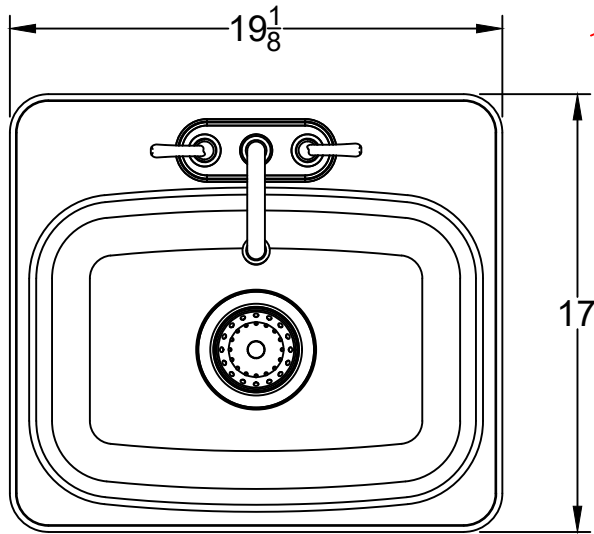

WWW.BULLBBQ.COM

LARGE SINK AND FAUCET
STAINLESS STEEL
SPEC SHEET
MODEL
12391

TOP VIEW

PERSPECTIVE VIEW
WITH INSTALLATION
CUT OUT DIMENSIONS

FRONT VIEW

RIGHT SIDE VIEW

1 1/2
INCH DRAIN

NOTES:

1. ALL DIMENSIONS ARE IN INCH UNITS.
2. REFER TO PERSPECTIVE VIEW FOR INSTALLATION CUTOUT DIMENSIONS.
3. FAUCET IS REPLACEABLE USING COMMON INDUSTRY STANDARD EQUIVALENT OR SOURCED THROUGH BULL PER ITEM# 12390